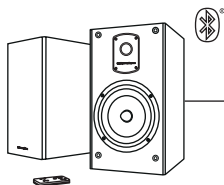

RÄTSEL BT™

POWER OF FREEDOM

72W RMS. Bluetooth® v2.1.
NFC technology. Remote control.
3.5mm stereo input-output. Dual
RCA stereo input. HDAA™ wood.
Hammer bass™. Wider fx™.-

TITAN™

LISTEN TO THE BEAST

180W RMS. Bluetooth® v4.0 with aptX™. DSP/S/P Diff optical. HDAA™ wood. Rage bass™. Glow fx™.-