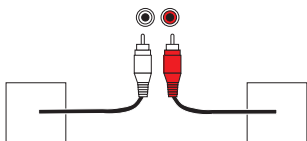

SYSTEM INSTALLATION

1.

2.