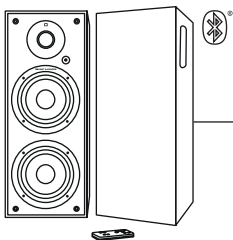

VERTRAG™

COMPACT SHAPE, WIDE SOUND

32W RMS. Volume, treble, and
bass control. Dual RCA stereo
input. HDAA™ wood. Howl bass™.-