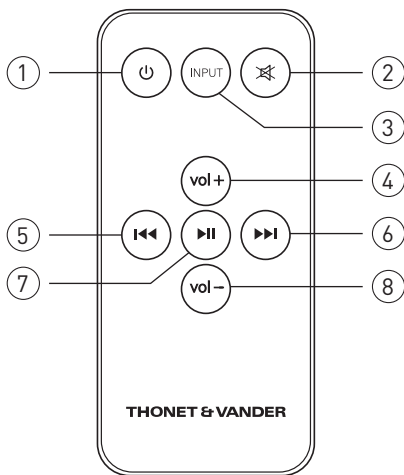

5.

6.

REMOTE CONTROL

DETAILED DESCRIPTION OF THE REMOTE CONTROL

1. Stand by button
2. Mute button
3. Input selector
4. Volume +
5. Previous track
6. Next track
7. Play/pause
8. Volume -

TECHNISCHE DATEN

AUSGANG: 20W RMS (10W + 5W x 2)